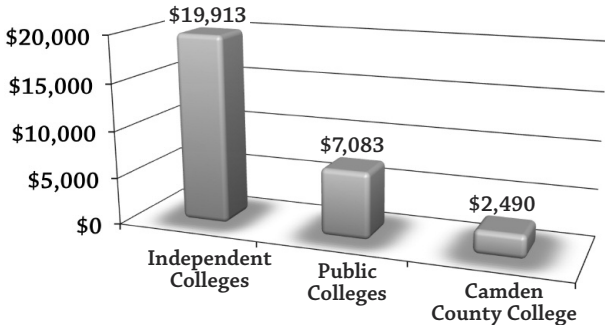

Average Annual Resident (In-State) Full-Time Undergraduate Tuition Charges Academic Year 2007-2008

Source: New Jersey Commission of Higher Education

TOP 10 COLLEGES CCC STUDENTS TRANSFER TO

Rowan University