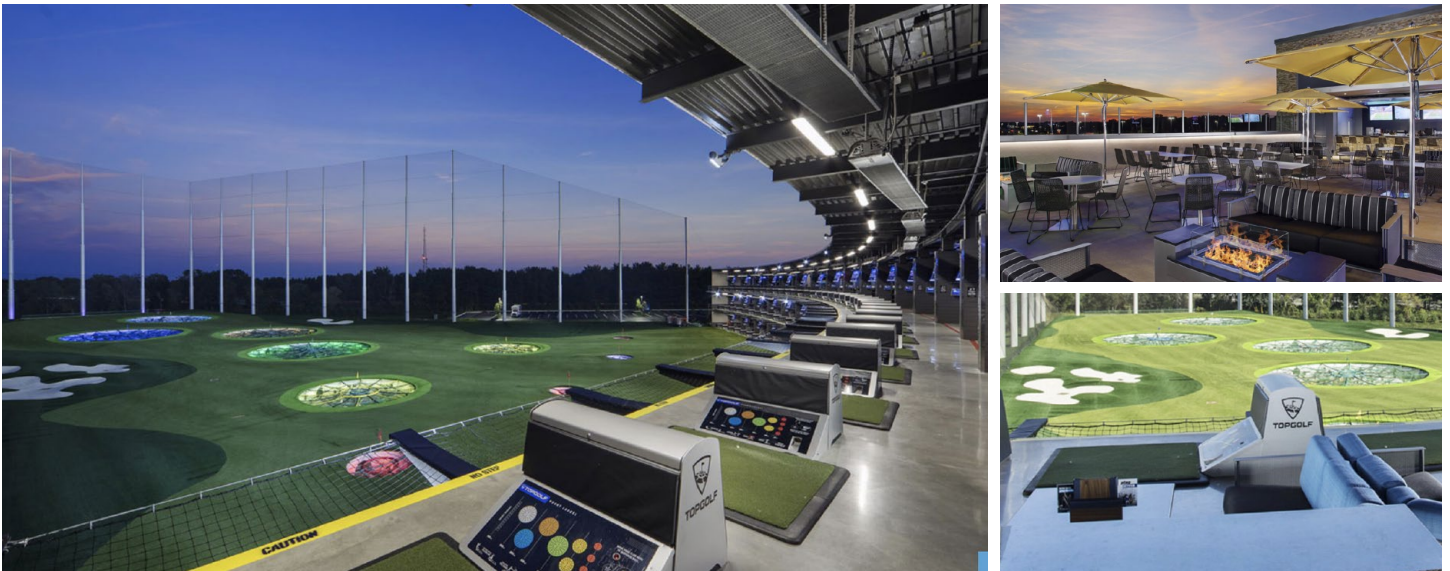

JOIN US FOR **THE COLLEGE CLASSIC AT TOP GOLF!**

Thursday, June 3, 5 – 8 p.m.
104 Centerton Rd, Mount Laurel, NJ 08054

The Camden County College Foundation is excited to welcome you to our first in-person, socially distant fundraiser of 2021. Top Golf in Mount Laurel, NJ provides an entertaining venue for everyone – whether you have never played golf or are a golf pro! Come out from behind the “screen” and play safely with outdoor, socially distant private bays for groups of up to six. Bring your family, friends, or colleagues, and enjoy a safe evening out, rain or shine! Can’t make it? Non-golfer donations and sponsorships are available.