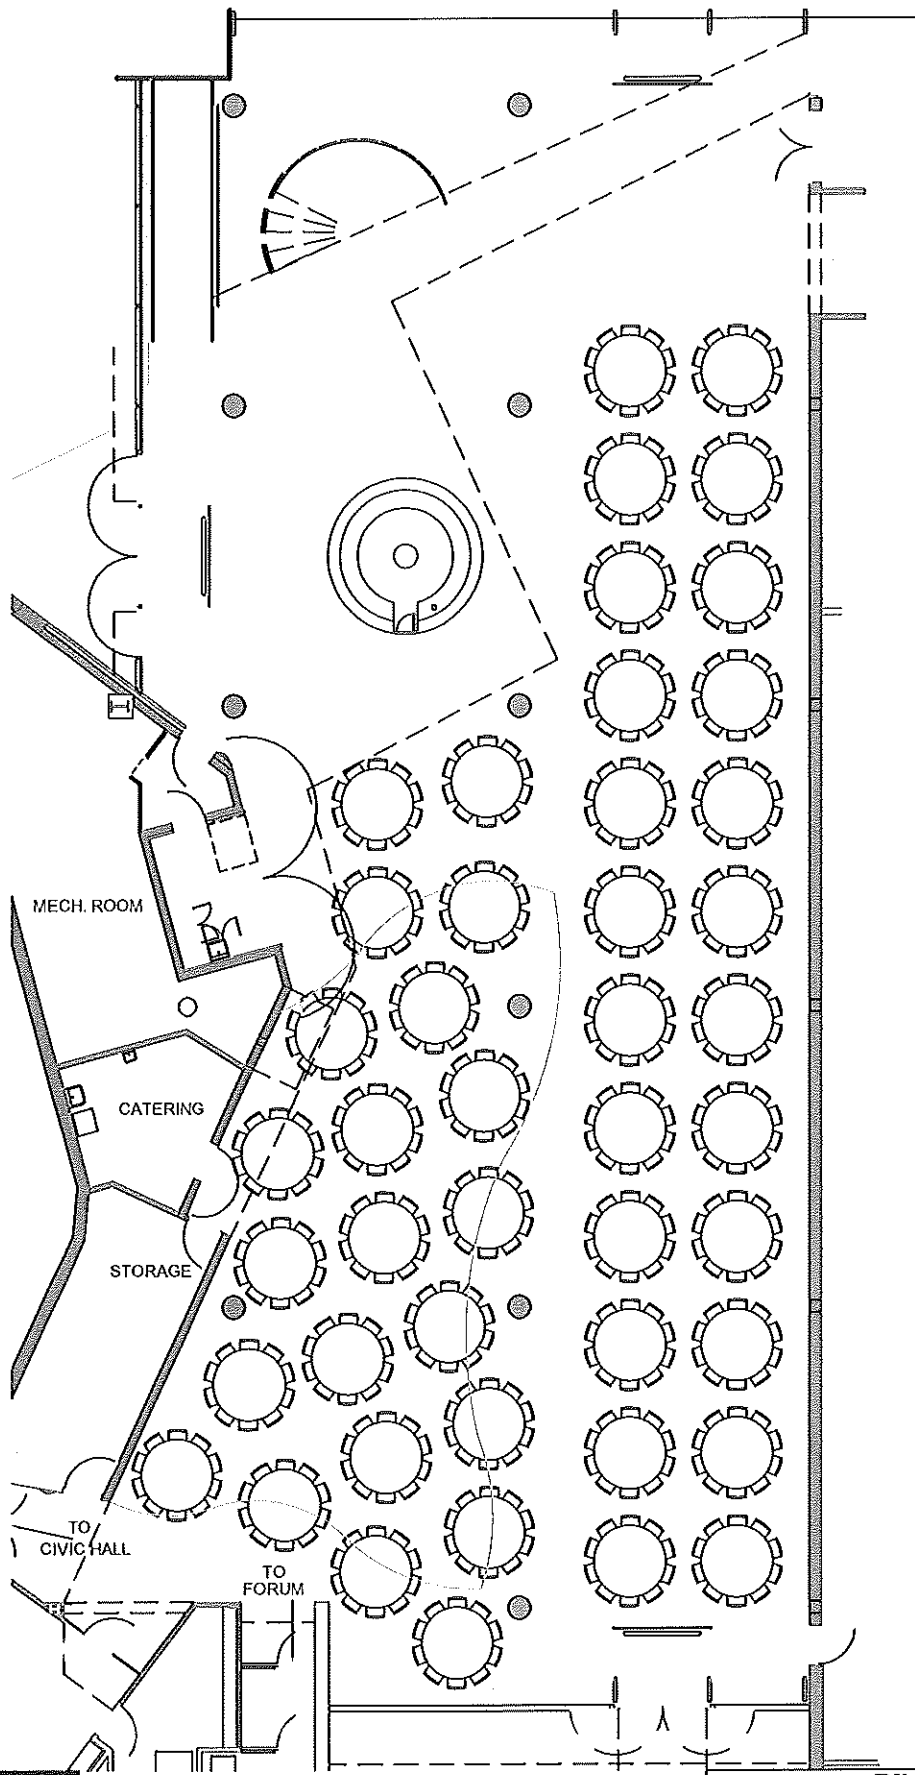

# MADISON CONNECTOR

## ATRIUM OPTION 2

Scale 1/16" = 1'-0"

DIMENSIONS	
Length & Width (ft)	140'-4" x 43'-3"
Square Footage	7,261 sf
CAPACITY	
Banquet/Dining	180
tables 72"x30" (3 seats)	60
chairs	180

## ATRIUM OPTION 1

Scale 1/16" = 1'-0"

DIMENSIONS	
Length & Width (ft)	140'-4" x 43'-3"
Square Footage	7,261 sf
CAPACITY	
Banquet/Dining	360
tables D72" (10 seats)	36
chairs	360